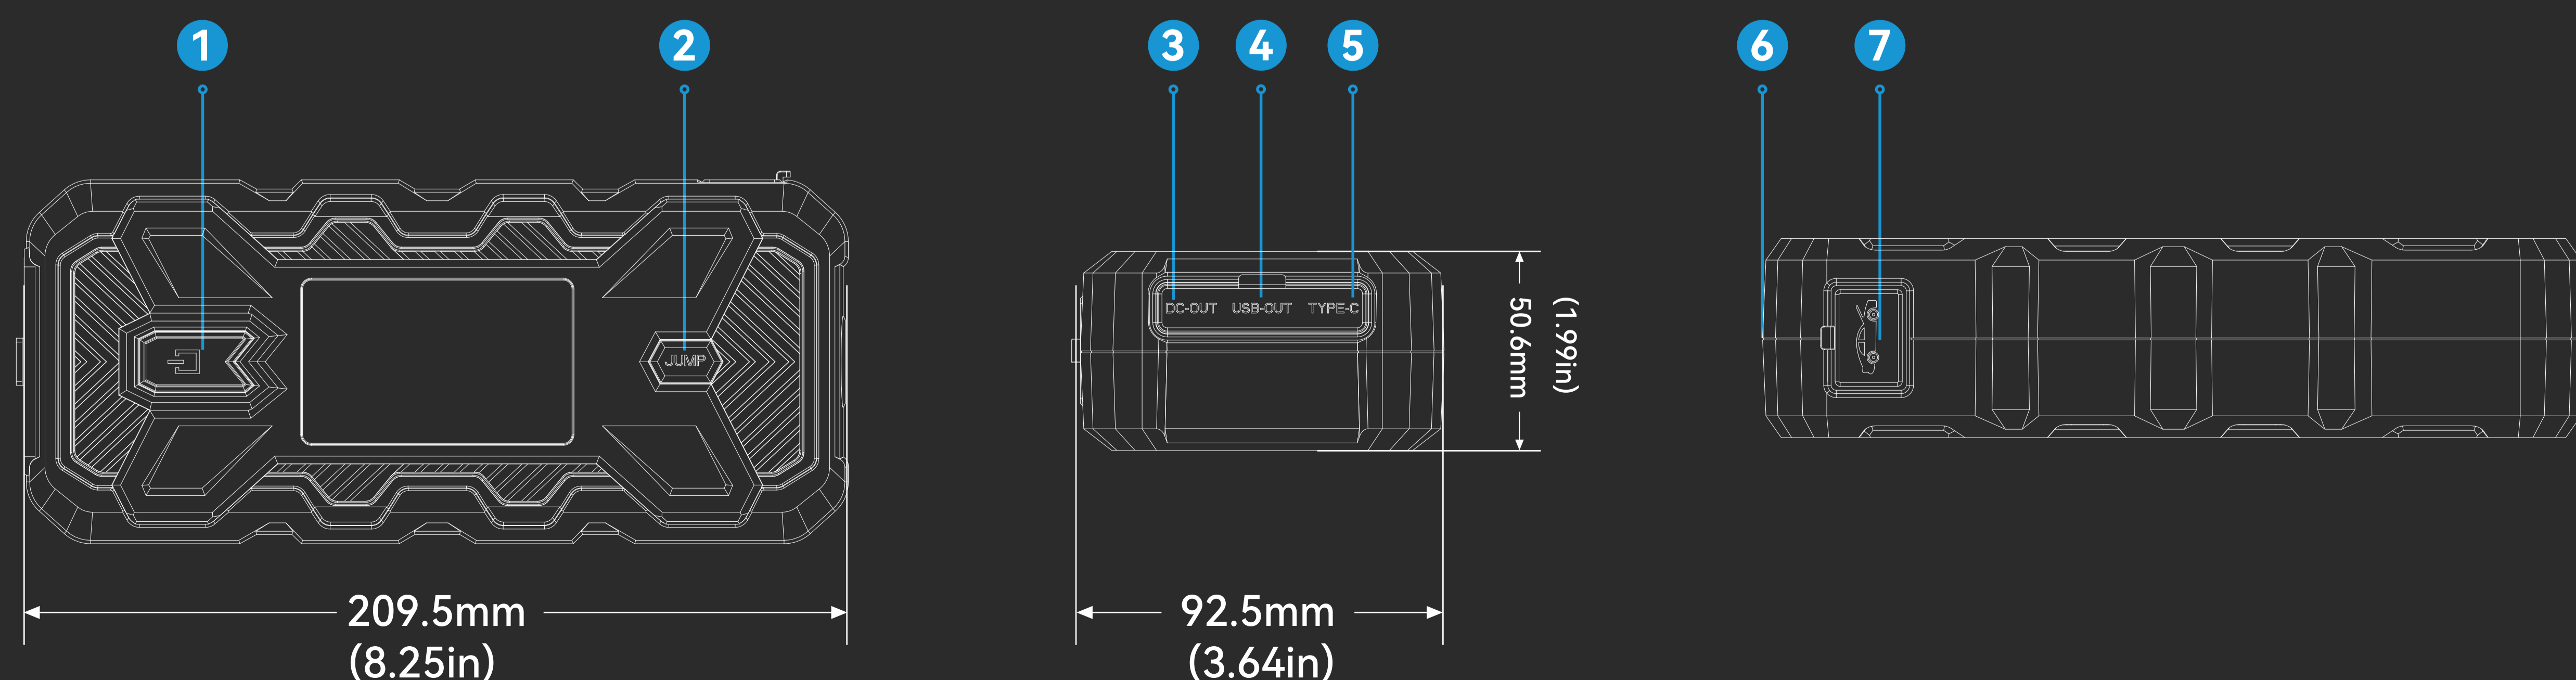

WHAT'S IN THE BOX

GK-J1204 JUMP STARTER

- STORAGE BAG X1
- PRODUCT X1
- CHARGING CABLE X1
- USER MANUAL X1
- EC5 JUMPER CABLE X1
- CIGARETTE LIGHTER ADAPTER X1

PRODOT DIAGRAM

- 1 Power Button
- 2 Jump Button
- 3 DC output: 12V/ 6A
- 4 USB output: QC 18W
- 5 TYPE-C output/input: PD 65W
- 6 LED Light
- 7 EC5 Port